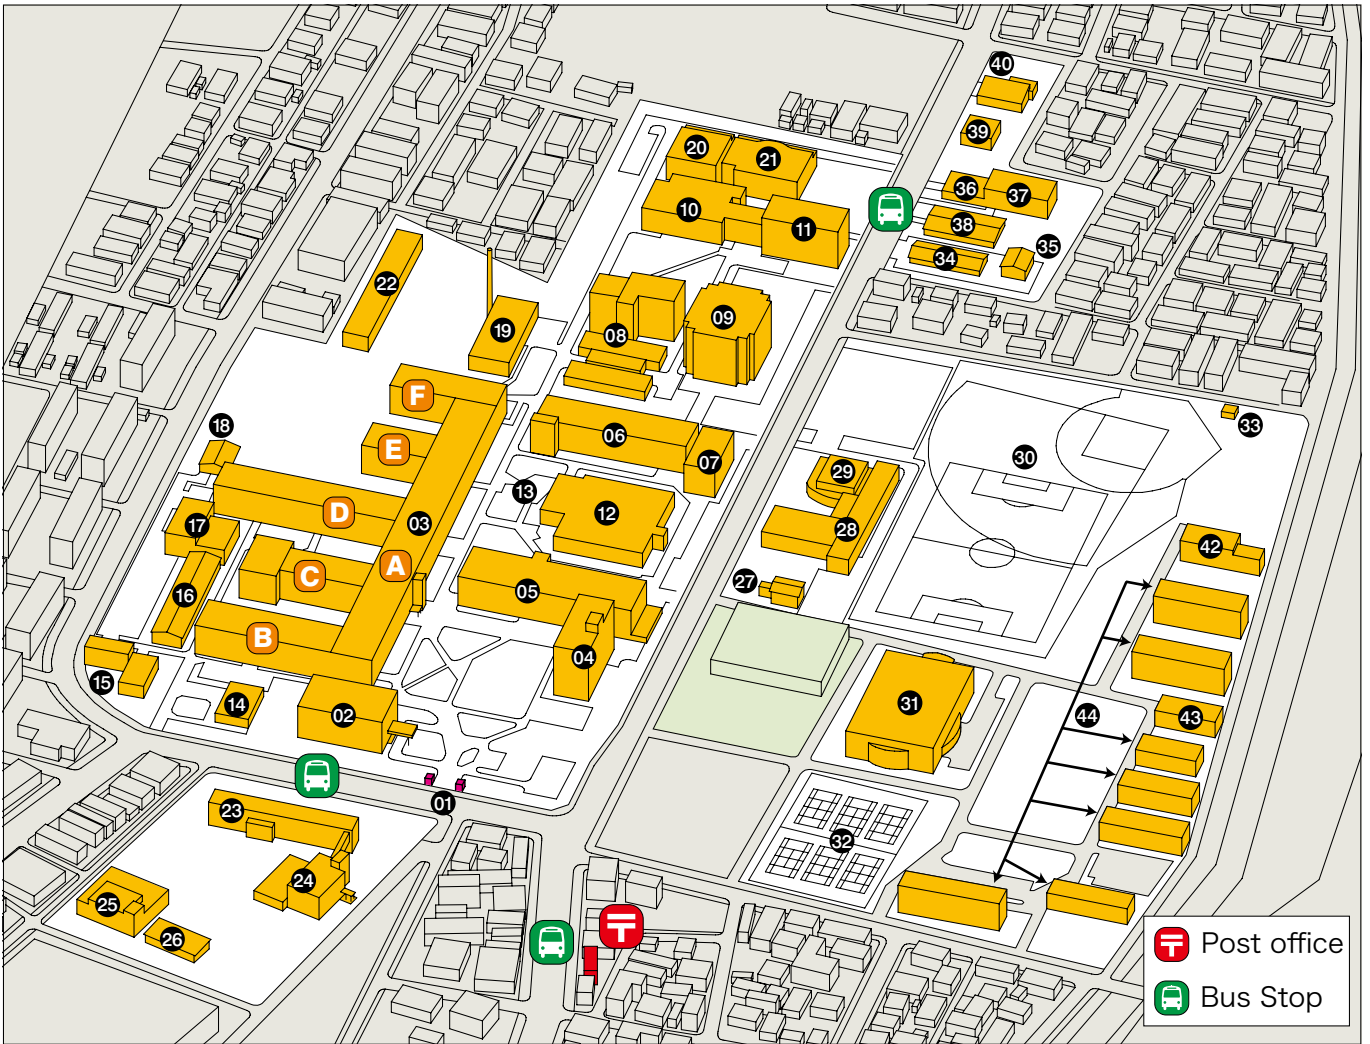

Campus and Facilities

(Unit: m²)

No.		Name of Building	Area of Land	Area of Building	Year of Construction(Year of Renovation)
01		Main Gate			
02		Administration Building		2,334	1987
03	Bldgs. A-F	Education research building #1	89,591	20,664	1960, '61, '62, '63, '64, '65, '66, '67 (2005- 2010)
04	Bldg. Q	Education research building #2		3,014	1977 (2009)
05	Bldg. N	Education research building #3		5,532	1976 (2007)
06	Bldg. H	Education research building #4		5,526	1962, '63, '69, '84 (1986, 2012)
07	Bldg. U	Education research building #5			
08	Bldg. K	Education research building #6		4,744	1979, '84
09	Bldg. Y	Education research building #7		6,553	2002
10	Bldg. R	Education research building #8		5,364	1980, '93 (2008)
11	Bldg. V	Education research building #9			
12		Library		4,141	1971, '93, (1993)
13		25th Anniversary of University Establishment Memorial Plaza			
14		Garage		321	1987
15		International Exchange House(Dormitory for Foreign Researcher, Dormitory for International Students 1)		737	1980, '81 (2012)
16		Manufacturing and Engineering Design Center		726	1965 (2006)
17		Laboratory for Structural Analysis		706	1983 (2009)
18		Laboratory for Shock Test on Structures		145	1995
19		Power Center		974	1980
20		Center for Instrument Analysis		1,224	1999
21		Satellite Venture Business Laboratory(SVBL)		1,600	1999
22		Archery Field			
23	Bldg. S	Education research building #10	13,224	1,734	1961 (1999)
24	Bldg. J	Center for Multimedia Aided Education		1,459	1974, 2008
25		Center for Cooperative Research and Development		2,035	1989, 2002
26		Three dimensional irregular wave tank building		244	1993
27		Health Administration Center	10,534	247	1971 (2000)
28		University hall		2,704	1962, 71, 99 (2000)
29		Cafeteria			
30		Athletic field	33,455		(2010)
31		Gymnasium		2,856	1996
32		Tennis courts			
33		Japanese archery hall		112	1982
34		Storehouse for gymnastic equipment	7,652	271	1968, 72
35		Storehouse		198	1966
36		Facility for training camp		1,025	1979, 84
37		Building #1 for club activities			
38		Building #2 for club activities		397	1973, 74
39		Building #3 for club activities		495	2008
40		Shared experiment facility		243	1976, 79, 80 (2009)
41		Men's dormitory "Meitoku-Ryo"	15,981	6,661	1973 (2010)
42		Women's dormitory "Meirinkan"	1,412	983	2011
43		Dormitory for International Students 2	791	618	1965
44		Faculty housing	22,917	6,805	1964- '80
45		Robot arena		419 (leased)	
		Boathouse	200 (leased)	100	1996
		Shiraoi engine test field	16,494 (leased)	92	2008
		Potential Coal Energy Research Lab. at Mikasa	1,213 (leased)	299 (leased)	
		Other	349 (leased)	0	
Total			213,813	94,242	

Campus Guide Map

3-11-1, Takasago-cho, Muroran